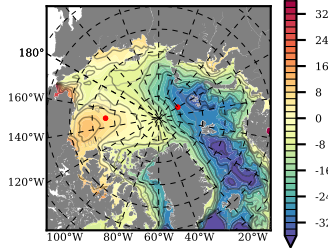

NEMO420WND mean FWC (m) over 1993

Mean FWC (m) from BG Obs Sys. (Proshutinsky et al. GRL2018) over year 2003-2017

Mean FWC (m) from Init State

NEMO420WND mean SSH anomaly

Mean DOT from Armitage et al. 2017 2003-2014