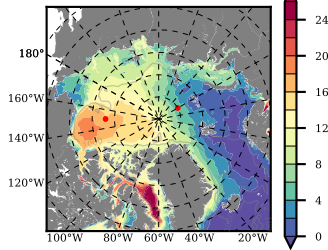

NEMO420WND mean FWC (m) over 1993

Mean FWC (m) from BG Obs Sys. (Proshutinsky et al. GRL2018) over year 2003-2017

Mean FWC (m) from Init State

NEMO420WND mean SSH anomaly

Mean DOT from Armitage et al. 2017 2003-2014