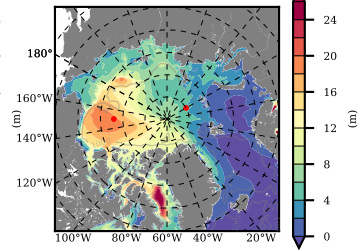

NEMO420WND mean FWC (m) over 1993

Mean FWC (m) from BG Obs Sys. (Proshutinsky et al. GRL2018) over year 2003-2017

Mean FWC (m) from Init State

NEMO420WND mean SSH anomaly

Mean DOT from Armitage et al. 2017 2003-2014