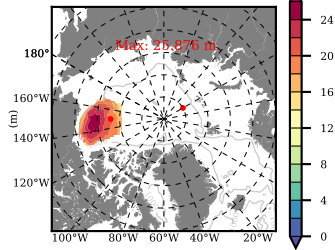

NEMO420WND mean FWC (m) over 1993

Mean FWC (m) from BG Obs Sys. (Proshutinsky et al. GRL2018) over year 2003-2017

Mean FWC (m) from Init State

NEMO420WND mean SSH anomaly

Mean DOT from Armitage et al. 2017 2003-2014