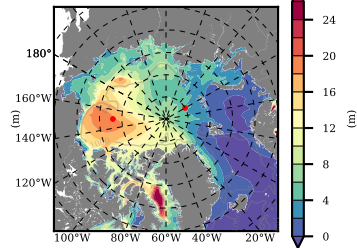

NEMO420WND mean FWC (m) over 1994

Mean FWC (m) from BG Obs Sys. (Proshutinsky et al. GRL2018) over year 2003-2017

Mean FWC (m) from Init State

NEMO420WND mean SSH anomaly

Mean DOT from Armitage et al. 2017 2003-2014