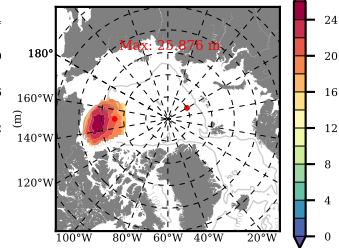

NEMO420WND mean FWC (m) over 1994

Mean FWC (m) from BG Obs Sys. (Proshutinsky et al. GRL2018) over year 2003-2017

Mean FWC (m) from Init State

NEMO420WND mean SSH anomaly

Mean DOT from Armitage et al. 2017 2003-2014