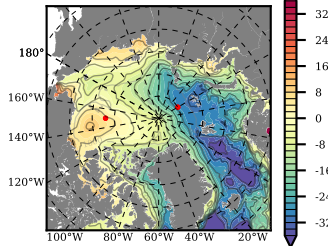

NEMO420WND mean FWC (m) over 1994

Mean FWC (m) from BG Obs Sys. (Proshutinsky et al. GRL2018) over year 2003-2017

Mean FWC (m) from Init State

NEMO420WND mean SSH anomaly

Mean DOT from Armitage et al. 2017 2003-2014