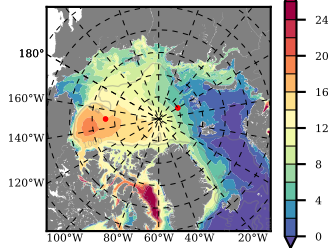

NEMO420WND mean FWC (m) over 1994

Mean FWC (m) from BG Obs Sys. (Proshutinsky et al. GRL2018) over year 2003-2017

Mean FWC (m) from Init State

NEMO420WND mean SSH anomaly

Mean DOT from Armitage et al. 2017 2003-2014