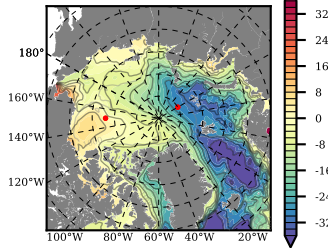

NEMO420WND mean FWC (m) over 1995

Mean FWC (m) from BG Obs Sys. (Proshutinsky et al. GRL2018) over year 2003-2017

Mean FWC (m) from Init State

NEMO420WND mean SSH anomaly

Mean DOT from Armitage et al. 2017 2003-2014