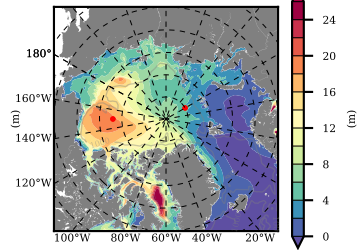

NEMO420WND mean FWC (m) over 1995

Mean FWC (m) from BG Obs Sys. (Proshutinsky et al. GRL2018) over year 2003-2017

Mean FWC (m) from Init State

NEMO420WND mean SSH anomaly

Mean DOT from Armitage et al. 2017 2003-2014