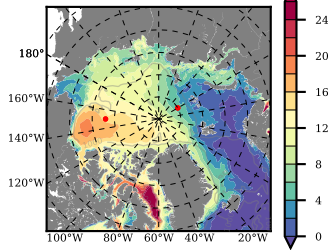

NEMO420WND mean FWC (m) over 1995

Mean FWC (m) from BG Obs Sys. (Proshutinsky et al. GRL2018) over year 2003-2017

Mean FWC (m) from Init State

NEMO420WND mean SSH anomaly

Mean DOT from Armitage et al. 2017 2003-2014