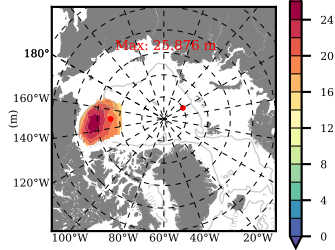

NEMO420WND mean FWC (m) over 1995

Mean FWC (m) from BG Obs Sys. (Proshutinsky et al. GRL2018) over year 2003-2017

Mean FWC (m) from Init State

NEMO420WND mean SSH anomaly

Mean DOT from Armitage et al. 2017 2003-2014