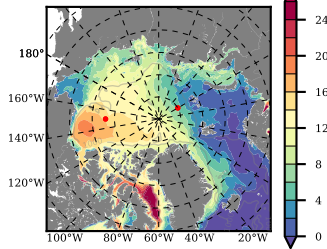

NEMO420WND mean FWC (m) over 1996

Mean FWC (m) from BG Obs Sys. (Proshutinsky et al. GRL2018) over year 2003-2017

Mean FWC (m) from Init State

NEMO420WND mean SSH anomaly

Mean DOT from Armitage et al. 2017 2003-2014