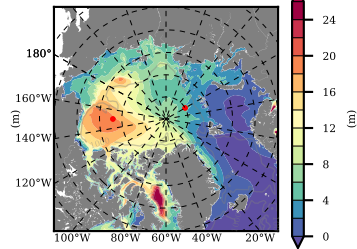

NEMO420WND mean FWC (m) over 1996

Mean FWC (m) from BG Obs Sys. (Proshutinsky et al. GRL2018) over year 2003-2017

Mean FWC (m) from Init State

NEMO420WND mean SSH anomaly

Mean DOT from Armitage et al. 2017 2003-2014