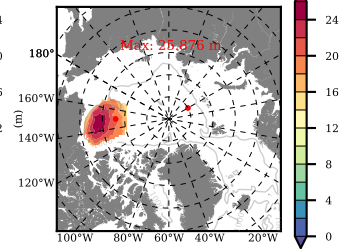

NEMO420WND mean FWC (m) over 1996

Mean FWC (m) from BG Obs Sys. (Proshutinsky et al. GRL2018) over year 2003-2017

Mean FWC (m) from Init State

NEMO420WND mean SSH anomaly

Mean DOT from Armitage et al. 2017 2003-2014