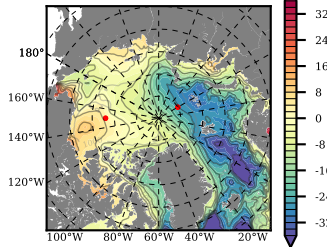

NEMO420WND mean FWC (m) over 1996

Mean FWC (m) from BG Obs Sys. (Proshutinsky et al. GRL2018) over year 2003-2017

Mean FWC (m) from Init State

NEMO420WND mean SSH anomaly

Mean DOT from Armitage et al. 2017 2003-2014