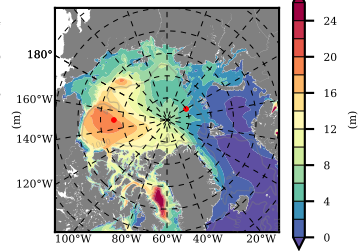

NEMO420WND mean FWC (m) over 1997

Mean FWC (m) from BG Obs Sys. (Proshutinsky et al. GRL2018) over year 2003-2017

Mean FWC (m) from Init State

NEMO420WND mean SSH anomaly

Mean DOT from Armitage et al. 2017 2003-2014