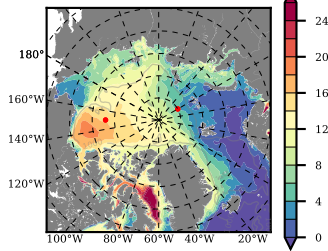

NEMO420WND mean FWC (m) over 1997

Mean FWC (m) from BG Obs Sys. (Proshutinsky et al. GRL2018) over year 2003-2017

Mean FWC (m) from Init State

NEMO420WND mean SSH anomaly

Mean DOT from Armitage et al. 2017 2003-2014