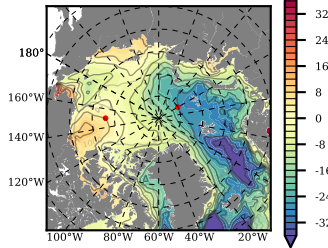

NEMO420WND mean FWC (m) over 1997

Mean FWC (m) from BG Obs Sys. (Proshutinsky et al. GRL2018) over year 2003-2017

Mean FWC (m) from Init State

NEMO420WND mean SSH anomaly

Mean DOT from Armitage et al. 2017 2003-2014