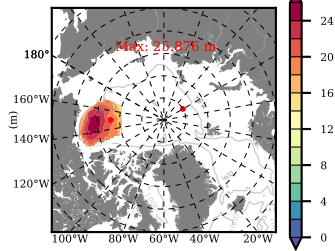

NEMO420WND mean FWC (m) over 1997

Mean FWC (m) from BG Obs Sys. (Proshutinsky et al. GRL2018) over year 2003-2017

Mean FWC (m) from Init State

NEMO420WND mean SSH anomaly

Mean DOT from Armitage et al. 2017 2003-2014