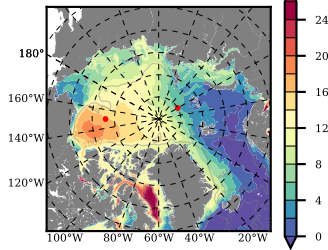

NEMO420WND mean FWC (m) over 1998

Mean FWC (m) from BG Obs Sys. (Proshutinsky et al. GRL2018) over year 2003-2017

Mean FWC (m) from Init State

NEMO420WND mean SSH anomaly

Mean DOT from Armitage et al. 2017 2003-2014