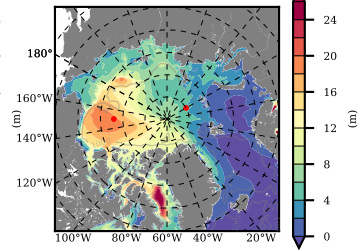

NEMO420WND mean FWC (m) over 1998

Mean FWC (m) from BG Obs Sys. (Proshutinsky et al. GRL2018) over year 2003-2017

Mean FWC (m) from Init State

NEMO420WND mean SSH anomaly

Mean DOT from Armitage et al. 2017 2003-2014