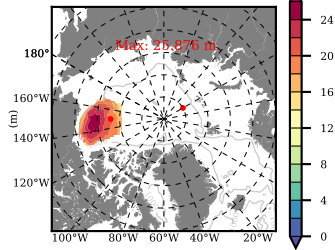

NEMO420WND mean FWC (m) over 1998

Mean FWC (m) from BG Obs Sys. (Proshutinsky et al. GRL2018) over year 2003-2017

Mean FWC (m) from Init State

NEMO420WND mean SSH anomaly

Mean DOT from Armitage et al. 2017 2003-2014