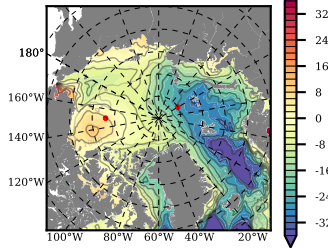

NEMO420WND mean FWC (m) over 1998

Mean FWC (m) from BG Obs Sys. (Proshutinsky et al. GRL2018) over year 2003-2017

Mean FWC (m) from Init State

NEMO420WND mean SSH anomaly

Mean DOT from Armitage et al. 2017 2003-2014