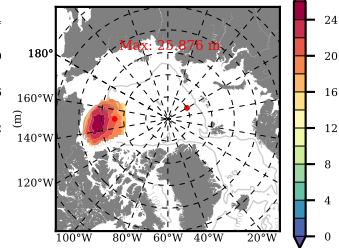

NEMO420WND mean FWC (m) over 1999

Mean FWC (m) from BG Obs Sys. (Proshutinsky et al. GRL2018) over year 2003-2017

Mean FWC (m) from Init State

NEMO420WND mean SSH anomaly

Mean DOT from Armitage et al. 2017 2003-2014