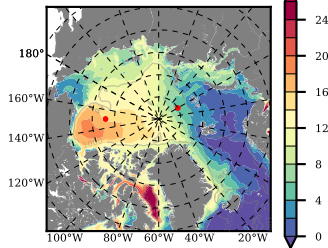

NEMO420WND mean FWC (m) over 1999

Mean FWC (m) from BG Obs Sys. (Proshutinsky et al. GRL2018) over year 2003-2017

Mean FWC (m) from Init State

NEMO420WND mean SSH anomaly

Mean DOT from Armitage et al. 2017 2003-2014