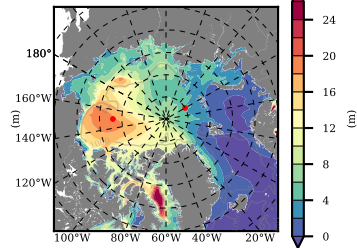

NEMO420WND mean FWC (m) over 1999

Mean FWC (m) from BG Obs Sys. (Proshutinsky et al. GRL2018) over year 2003-2017

Mean FWC (m) from Init State

NEMO420WND mean SSH anomaly

Mean DOT from Armitage et al. 2017 2003-2014