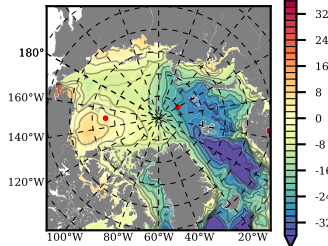

NEMO420WND mean FWC (m) over 1999

Mean FWC (m) from BG Obs Sys. (Proshutinsky et al. GRL2018) over year 2003-2017

Mean FWC (m) from Init State

NEMO420WND mean SSH anomaly

Mean DOT from Armitage et al. 2017 2003-2014