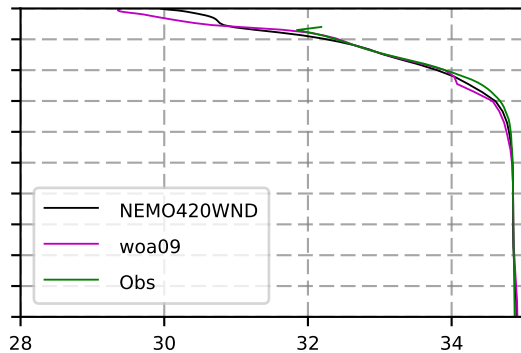

1982 mean temperature
@ moor Arctic B box

1982 mean Salinity
@ moor Arctic B box

@ moor EUR box

@ moor EUR box