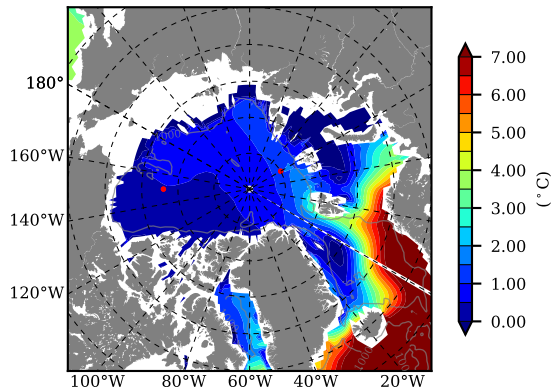

BCTGE27NTMX AW Max Temp over  
1959

AW Max Temp from  
PHC 3.0

BCTGE27NTMX AW Max Temp depth

AW Max Temp depth from  
PHC 3.0