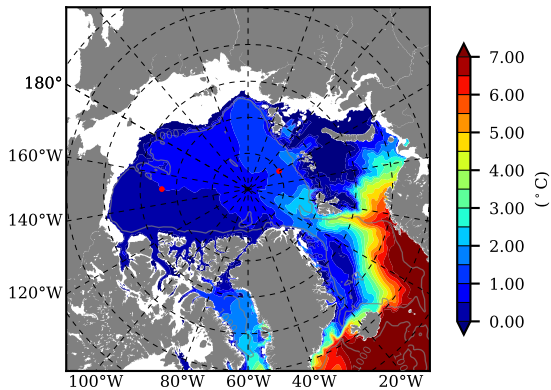

BCTGE27NTMX AW Max Temp over  
1959

AW Max Temp from  
PHC 3.0

BCTGE27NTMX AW Max Temp depth

AW Max Temp depth from  
PHC 3.0