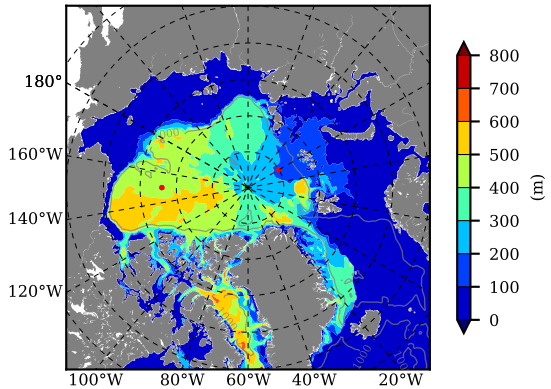

BCTGE27NTMX AW Max Temp over  
1959

AW Max Temp from  
PHC 3.0

BCTGE27NTMX AW Max Temp depth

AW Max Temp depth from  
PHC 3.0