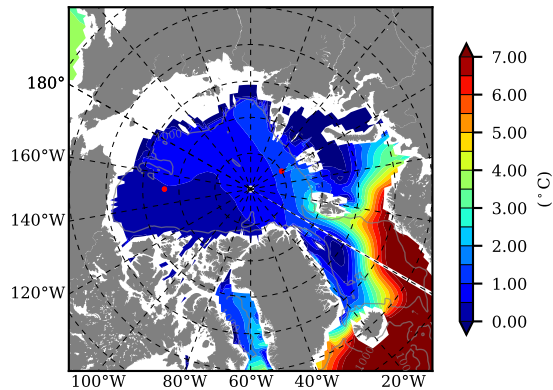

BCTGE27NTMX AW Max Temp over  
1960

AW Max Temp from  
PHC 3.0

BCTGE27NTMX AW Max Temp depth

AW Max Temp depth from  
PHC 3.0