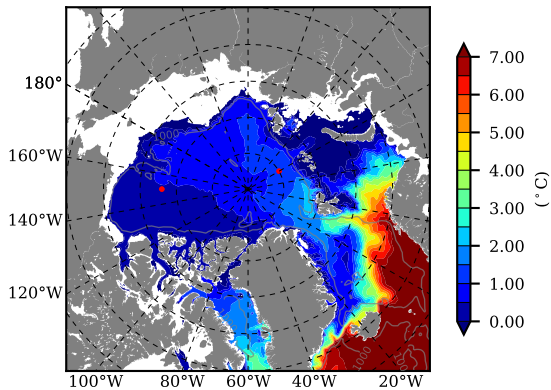

BCTGE27NTMX AW Max Temp over  
1960

AW Max Temp from  
PHC 3.0

BCTGE27NTMX AW Max Temp depth

AW Max Temp depth from  
PHC 3.0