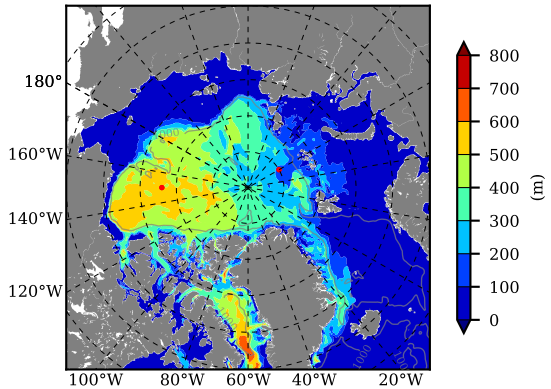

BCTGE27NTMX AW Max Temp over  
1960

AW Max Temp from  
PHC 3.0

BCTGE27NTMX AW Max Temp depth

AW Max Temp depth from  
PHC 3.0