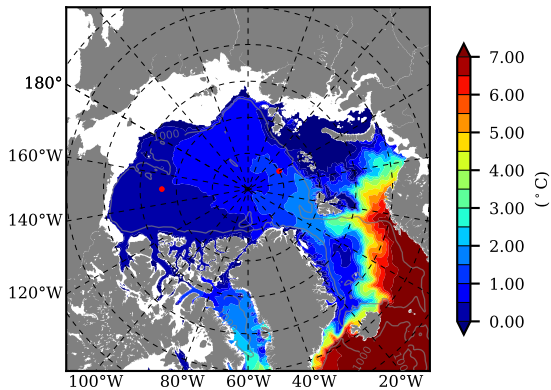

BCTGE27NTMX AW Max Temp over 1961

AW Max Temp from PHC 3.0

BCTGE27NTMX AW Max Temp depth

AW Max Temp depth from PHC 3.0