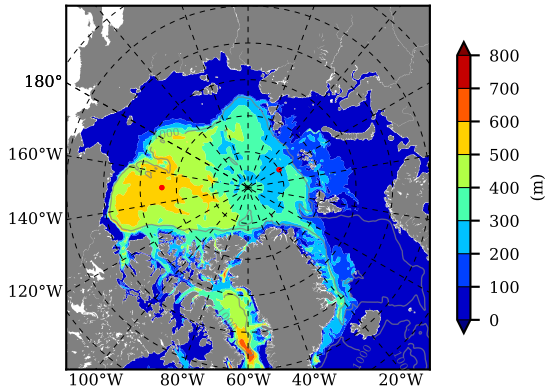

BCTGE27NTMX AW Max Temp over 1961

AW Max Temp from PHC 3.0

BCTGE27NTMX AW Max Temp depth

AW Max Temp depth from PHC 3.0