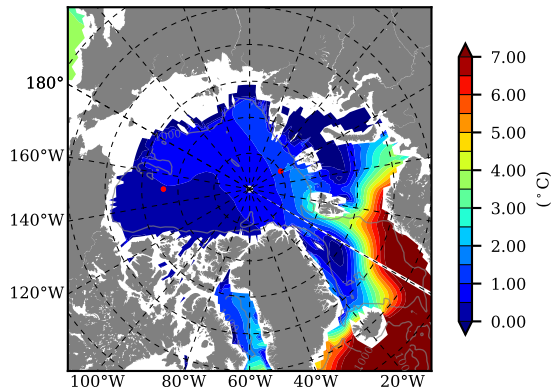

BCTGE27NTMX AW Max Temp over 1961

AW Max Temp from PHC 3.0

BCTGE27NTMX AW Max Temp depth

AW Max Temp depth from PHC 3.0