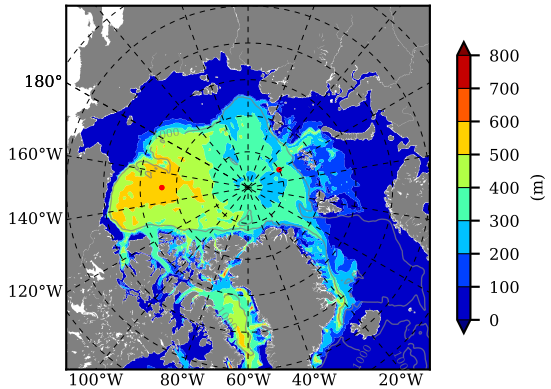

BCTGE27NTMX AW Max Temp over  
1962

AW Max Temp from  
PHC 3.0

BCTGE27NTMX AW Max Temp depth

AW Max Temp depth from  
PHC 3.0