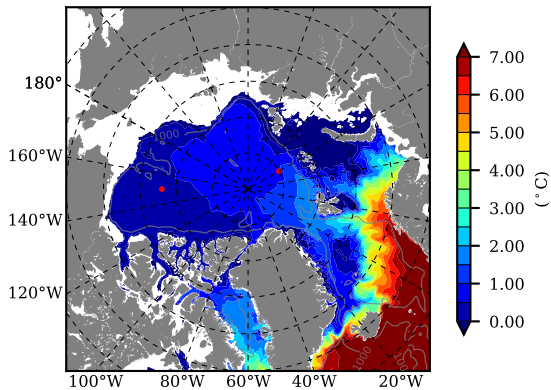

BCTGE27NTMX AW Max Temp over  
1962

AW Max Temp from  
PHC 3.0

BCTGE27NTMX AW Max Temp depth

AW Max Temp depth from  
PHC 3.0