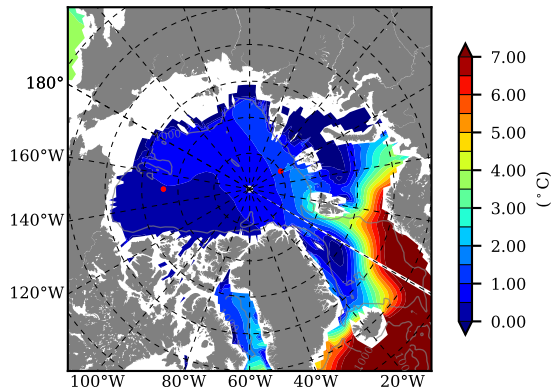

BCTGE27NTMX AW Max Temp over  
1962

AW Max Temp from  
PHC 3.0

BCTGE27NTMX AW Max Temp depth

AW Max Temp depth from  
PHC 3.0