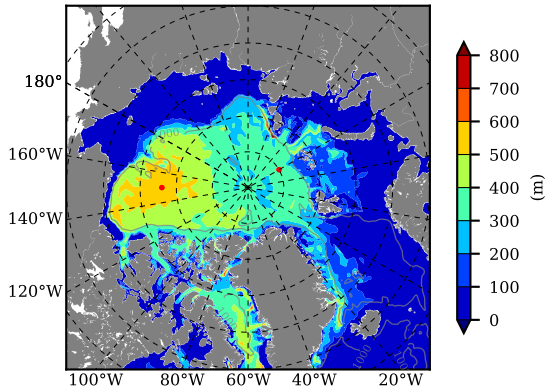

BCTGE27NTMX AW Max Temp over
1963

AW Max Temp from
PHC 3.0

BCTGE27NTMX AW Max Temp depth

AW Max Temp depth from
PHC 3.0