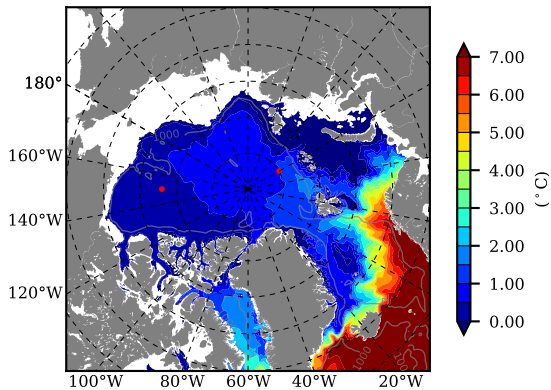

BCTGE27NTMX AW Max Temp over
1963

AW Max Temp from
PHC 3.0

BCTGE27NTMX AW Max Temp depth

AW Max Temp depth from
PHC 3.0