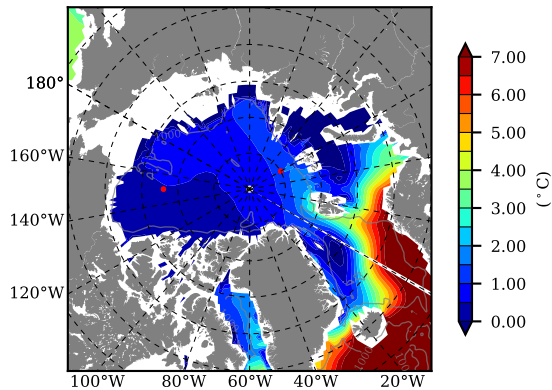

BCTGE27NTMX AW Max Temp over 1964

AW Max Temp from PHC 3.0

BCTGE27NTMX AW Max Temp depth

AW Max Temp depth from PHC 3.0