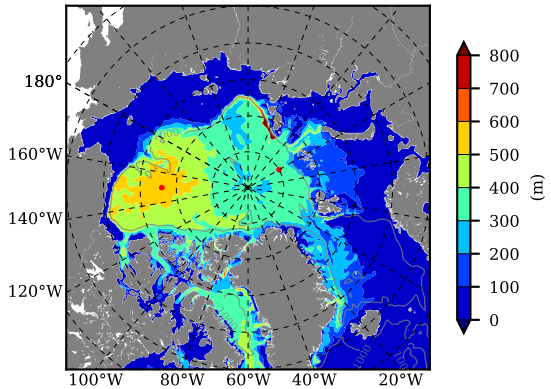

BCTGE27NTMX AW Max Temp over 1964

AW Max Temp from PHC 3.0

BCTGE27NTMX AW Max Temp depth

AW Max Temp depth from PHC 3.0