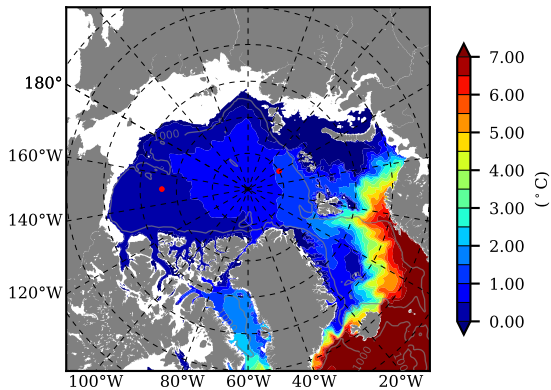

BCTGE27NTMX AW Max Temp over 1964

AW Max Temp from PHC 3.0

BCTGE27NTMX AW Max Temp depth

AW Max Temp depth from PHC 3.0