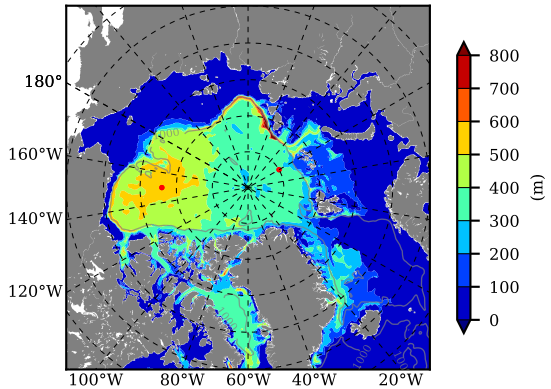

BCTGE27NTMX AW Max Temp over  
1965

AW Max Temp from  
PHC 3.0

BCTGE27NTMX AW Max Temp depth

AW Max Temp depth from  
PHC 3.0