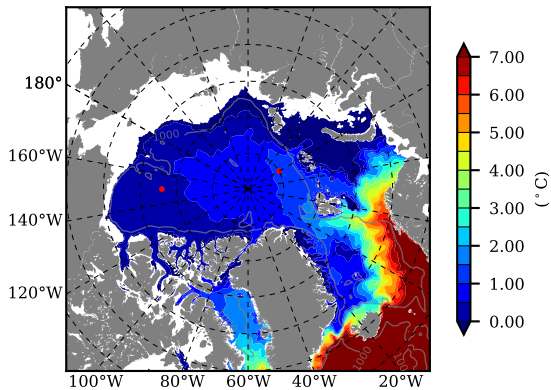

BCTGE27NTMX AW Max Temp over  
1965

AW Max Temp from  
PHC 3.0

BCTGE27NTMX AW Max Temp depth

AW Max Temp depth from  
PHC 3.0