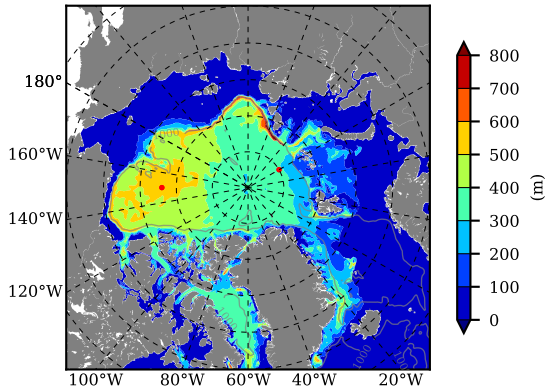

BCTGE27NTMX AW Max Temp over
1966

AW Max Temp from
PHC 3.0

BCTGE27NTMX AW Max Temp depth

AW Max Temp depth from
PHC 3.0