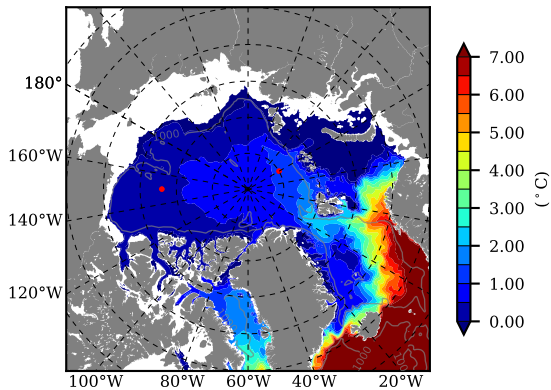

BCTGE27NTMX AW Max Temp over
1966

AW Max Temp from
PHC 3.0

BCTGE27NTMX AW Max Temp depth

AW Max Temp depth from
PHC 3.0