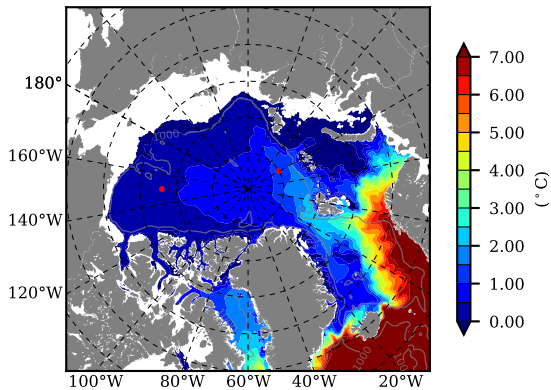

BCTGE27NTMX AW Max Temp over  
1967

AW Max Temp from  
PHC 3.0

BCTGE27NTMX AW Max Temp depth

AW Max Temp depth from  
PHC 3.0