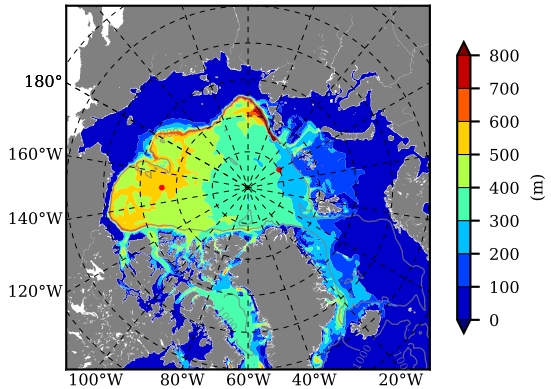

BCTGE27NTMX AW Max Temp over  
1967

AW Max Temp from  
PHC 3.0

BCTGE27NTMX AW Max Temp depth

AW Max Temp depth from  
PHC 3.0