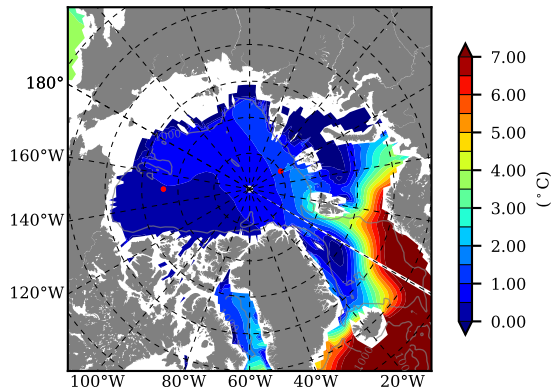

BCTGE27NTMX AW Max Temp over 1968

AW Max Temp from PHC 3.0

BCTGE27NTMX AW Max Temp depth

AW Max Temp depth from PHC 3.0