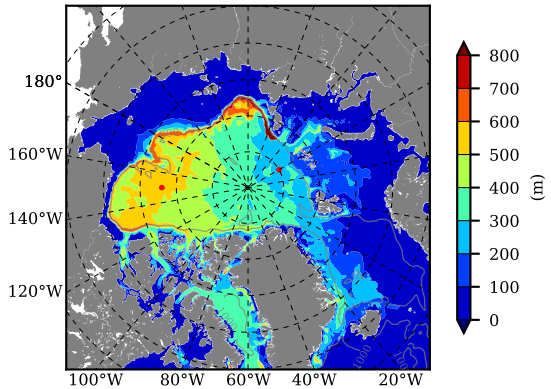

BCTGE27NTMX AW Max Temp over 1968

AW Max Temp from PHC 3.0

BCTGE27NTMX AW Max Temp depth

AW Max Temp depth from PHC 3.0