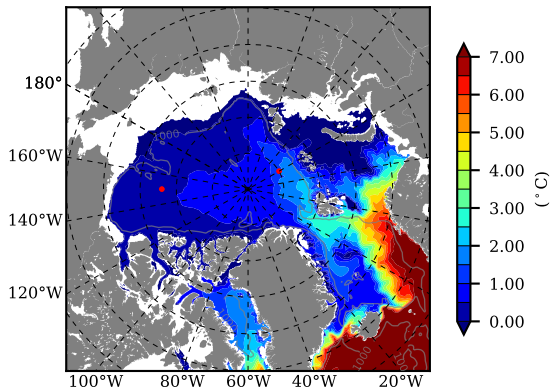

BCTGE27NTMX AW Max Temp over 1968

AW Max Temp from PHC 3.0

BCTGE27NTMX AW Max Temp depth

AW Max Temp depth from PHC 3.0