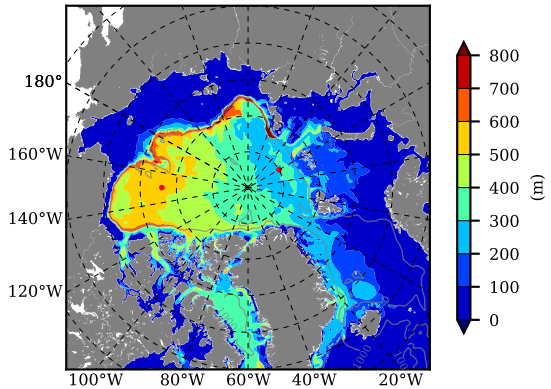

BCTGE27NTMX AW Max Temp over
1969

AW Max Temp from
PHC 3.0

BCTGE27NTMX AW Max Temp depth

AW Max Temp depth from
PHC 3.0