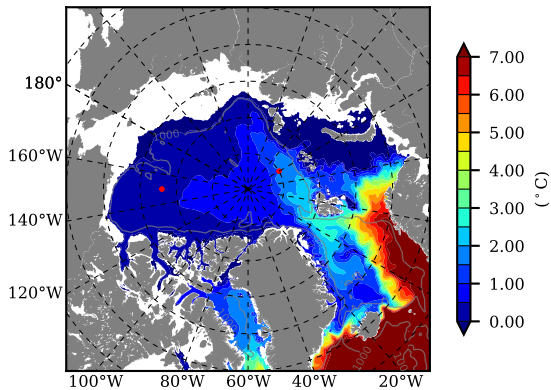

BCTGE27NTMX AW Max Temp over
1969

AW Max Temp from
PHC 3.0

BCTGE27NTMX AW Max Temp depth

AW Max Temp depth from
PHC 3.0