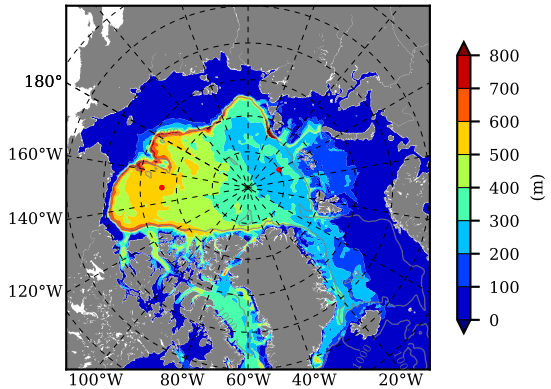

BCTGE27NTMX AW Max Temp over
1970

AW Max Temp from
PHC 3.0

BCTGE27NTMX AW Max Temp depth

AW Max Temp depth from
PHC 3.0