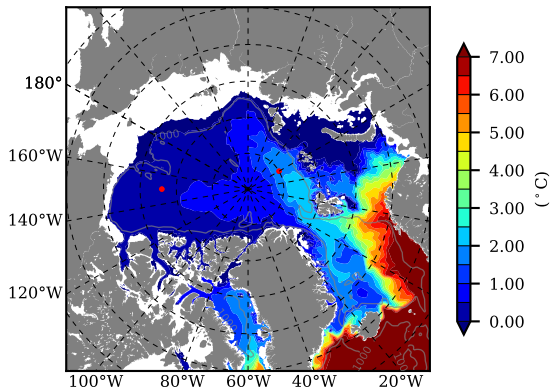

BCTGE27NTMX AW Max Temp over
1970

AW Max Temp from
PHC 3.0

BCTGE27NTMX AW Max Temp depth

AW Max Temp depth from
PHC 3.0