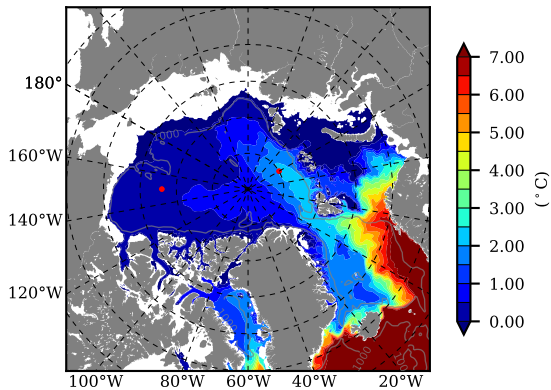

BCTGE27NTMX AW Max Temp over  
1971

AW Max Temp from  
PHC 3.0

BCTGE27NTMX AW Max Temp depth

AW Max Temp depth from  
PHC 3.0