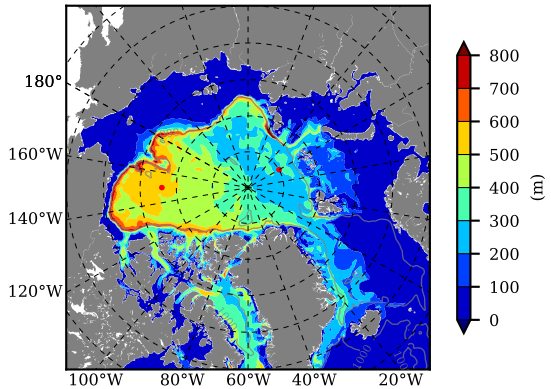

BCTGE27NTMX AW Max Temp over  
1971

AW Max Temp from  
PHC 3.0

BCTGE27NTMX AW Max Temp depth

AW Max Temp depth from  
PHC 3.0