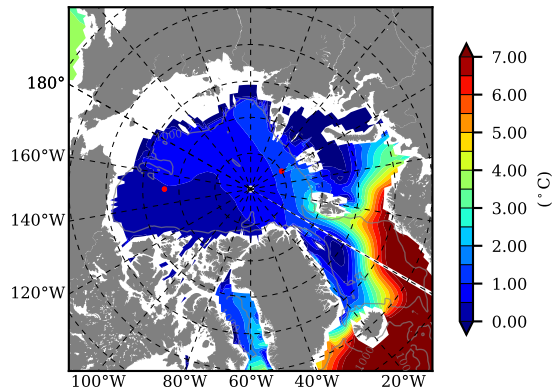

BCTGE27NTMX AW Max Temp over  
1971

AW Max Temp from  
PHC 3.0

BCTGE27NTMX AW Max Temp depth

AW Max Temp depth from  
PHC 3.0