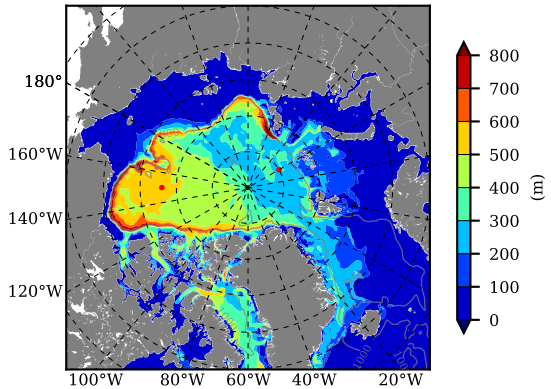

BCTGE27NTMX AW Max Temp over
1972

AW Max Temp from
PHC 3.0

BCTGE27NTMX AW Max Temp depth

AW Max Temp depth from
PHC 3.0