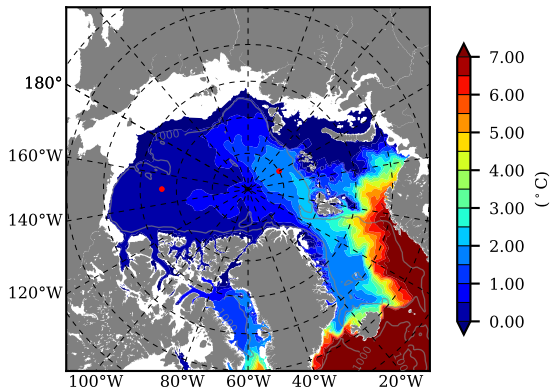

BCTGE27NTMX AW Max Temp over
1972

AW Max Temp from
PHC 3.0

BCTGE27NTMX AW Max Temp depth

AW Max Temp depth from
PHC 3.0