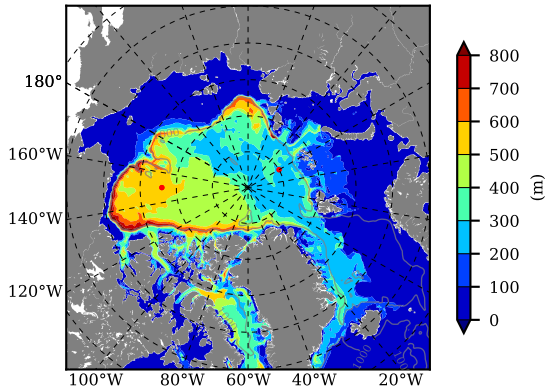

BCTGE27NTMX AW Max Temp over
1973

AW Max Temp from
PHC 3.0

BCTGE27NTMX AW Max Temp depth

AW Max Temp depth from
PHC 3.0