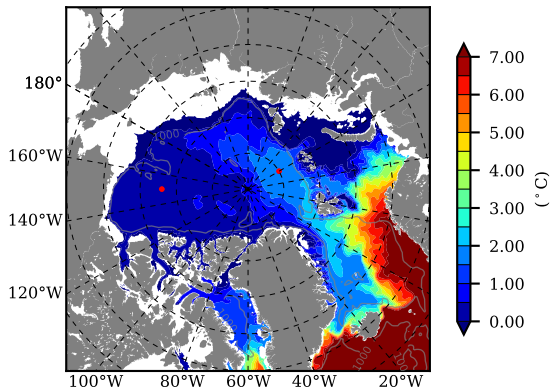

BCTGE27NTMX AW Max Temp over
1973

AW Max Temp from
PHC 3.0

BCTGE27NTMX AW Max Temp depth

AW Max Temp depth from
PHC 3.0