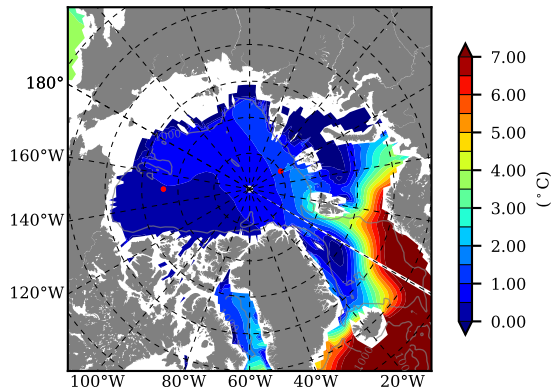

BCTGE27NTMX AW Max Temp over
1973

AW Max Temp from
PHC 3.0

BCTGE27NTMX AW Max Temp depth

AW Max Temp depth from
PHC 3.0