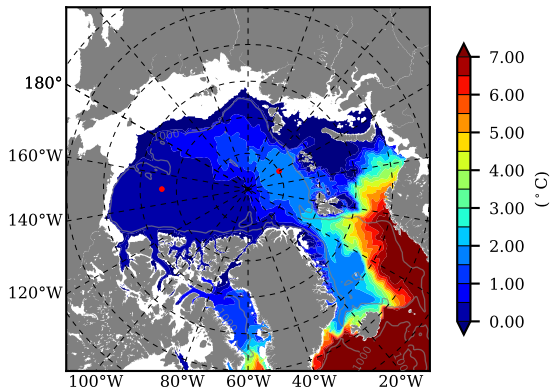

BCTGE27NTMX AW Max Temp over  
1974

AW Max Temp from  
PHC 3.0

BCTGE27NTMX AW Max Temp depth

AW Max Temp depth from  
PHC 3.0