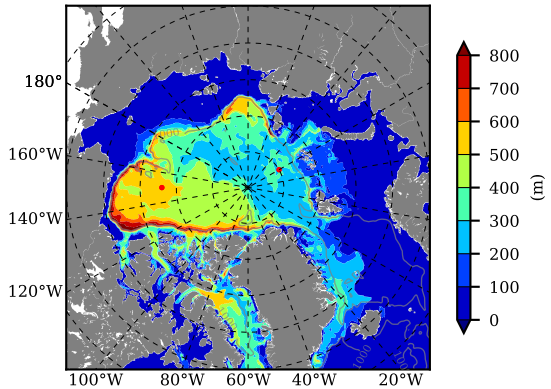

BCTGE27NTMX AW Max Temp over  
1974

AW Max Temp from  
PHC 3.0

BCTGE27NTMX AW Max Temp depth

AW Max Temp depth from  
PHC 3.0