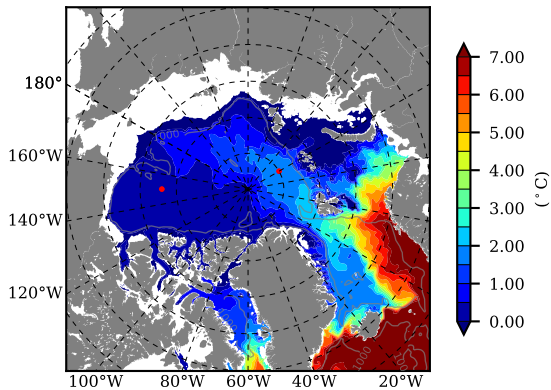

BCTGE27NTMX AW Max Temp over 1975

AW Max Temp from PHC 3.0

BCTGE27NTMX AW Max Temp depth

AW Max Temp depth from PHC 3.0