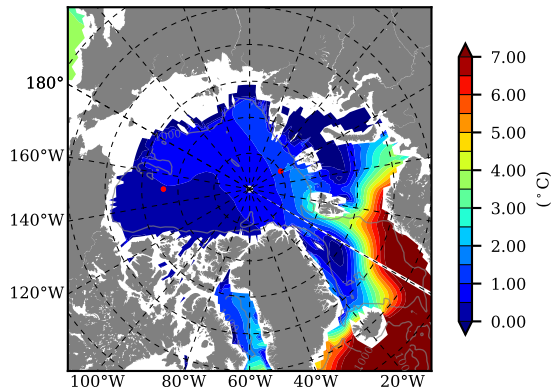

BCTGE27NTMX AW Max Temp over 1975

AW Max Temp from PHC 3.0

BCTGE27NTMX AW Max Temp depth

AW Max Temp depth from PHC 3.0