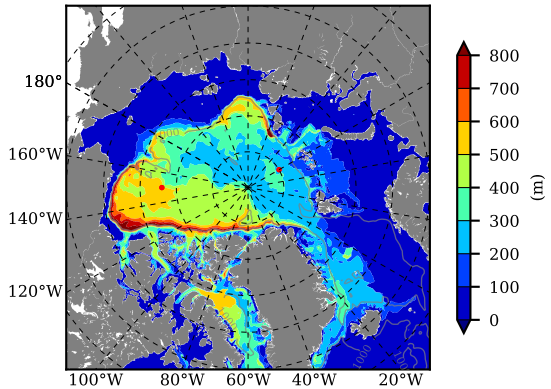

BCTGE27NTMX AW Max Temp over 1975

AW Max Temp from PHC 3.0

BCTGE27NTMX AW Max Temp depth

AW Max Temp depth from PHC 3.0