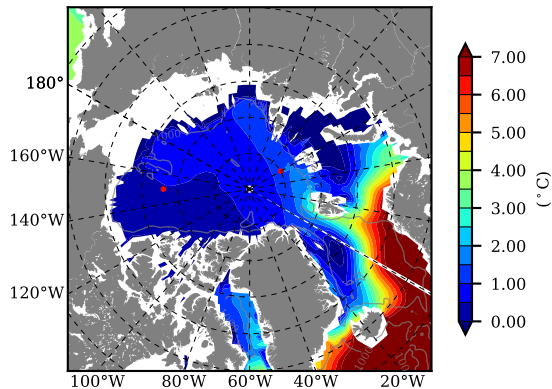

BCTGE27NTMX AW Max Temp over  
1976

AW Max Temp from  
PHC 3.0

BCTGE27NTMX AW Max Temp depth

AW Max Temp depth from  
PHC 3.0