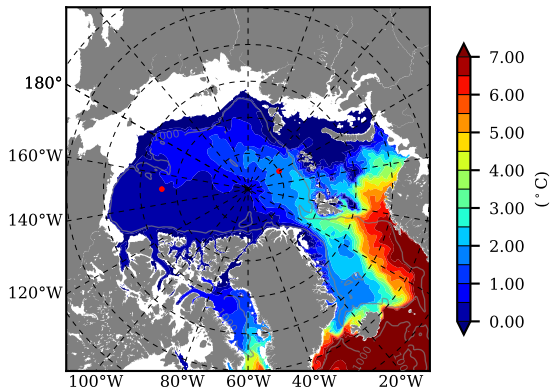

BCTGE27NTMX AW Max Temp over  
1976

AW Max Temp from  
PHC 3.0

BCTGE27NTMX AW Max Temp depth

AW Max Temp depth from  
PHC 3.0