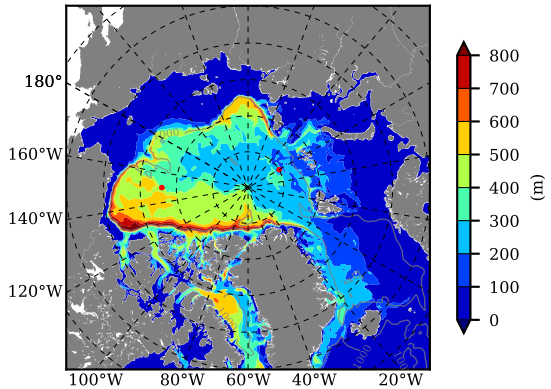

BCTGE27NTMX AW Max Temp over  
1976

AW Max Temp from  
PHC 3.0

BCTGE27NTMX AW Max Temp depth

AW Max Temp depth from  
PHC 3.0