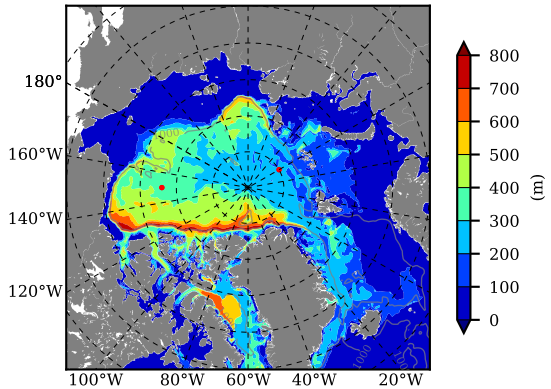

BCTGE27NTMX AW Max Temp over 1978

AW Max Temp from PHC 3.0

BCTGE27NTMX AW Max Temp depth

AW Max Temp depth from PHC 3.0