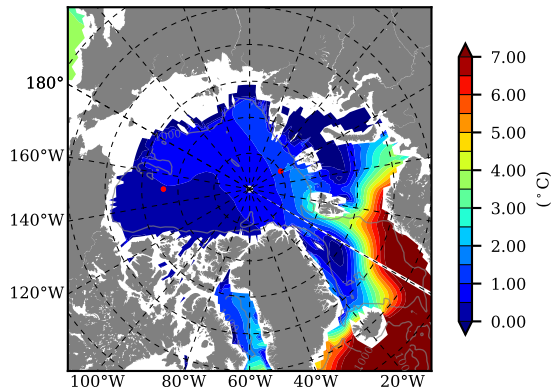

BCTGE27NTMX AW Max Temp over 1978

AW Max Temp from PHC 3.0

BCTGE27NTMX AW Max Temp depth

AW Max Temp depth from PHC 3.0