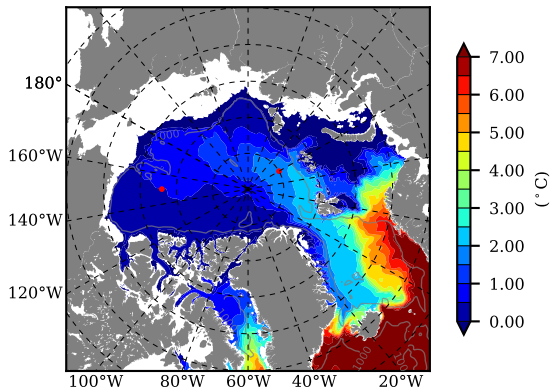

BCTGE27NTMX AW Max Temp over 1978

AW Max Temp from PHC 3.0

BCTGE27NTMX AW Max Temp depth

AW Max Temp depth from PHC 3.0