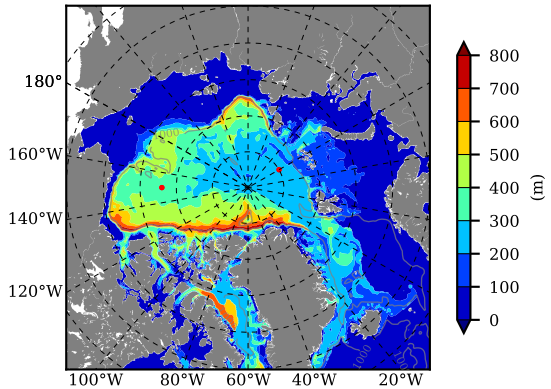

BCTGE27NTMX AW Max Temp over  
1979

AW Max Temp from  
PHC 3.0

BCTGE27NTMX AW Max Temp depth

AW Max Temp depth from  
PHC 3.0