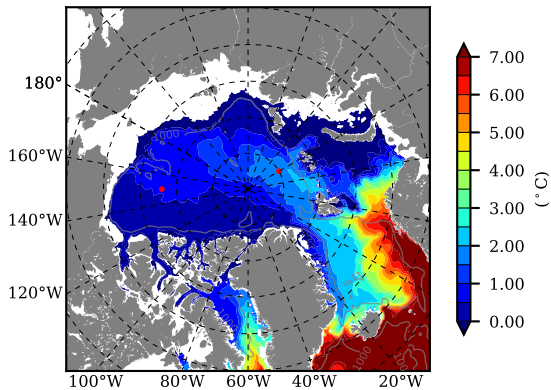

BCTGE27NTMX AW Max Temp over  
1979

AW Max Temp from  
PHC 3.0

BCTGE27NTMX AW Max Temp depth

AW Max Temp depth from  
PHC 3.0