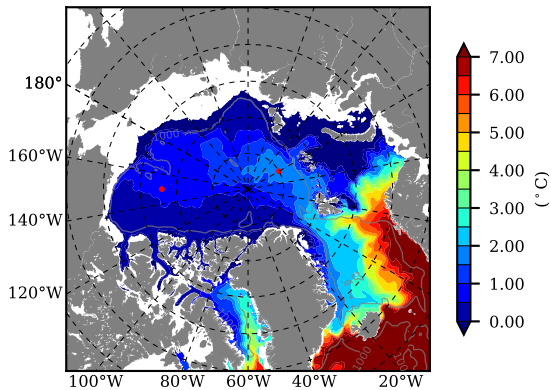

BCTGE27NTMX AW Max Temp over
1980

AW Max Temp from
PHC 3.0

BCTGE27NTMX AW Max Temp depth

AW Max Temp depth from
PHC 3.0