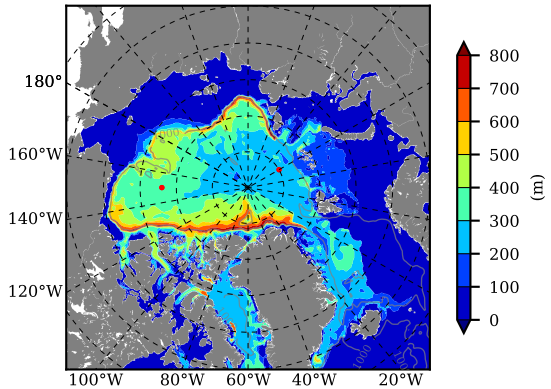

BCTGE27NTMX AW Max Temp over
1980

AW Max Temp from
PHC 3.0

BCTGE27NTMX AW Max Temp depth

AW Max Temp depth from
PHC 3.0