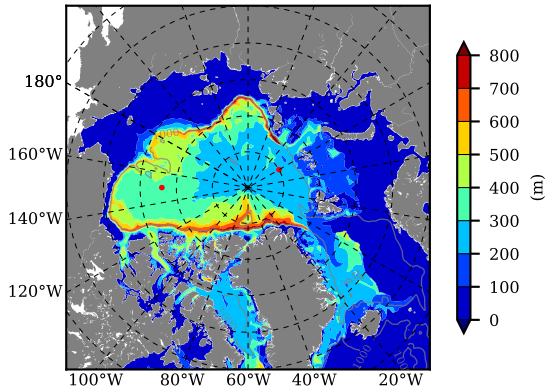

BCTGE27NTMX AW Max Temp over 1981

AW Max Temp from PHC 3.0

BCTGE27NTMX AW Max Temp depth

AW Max Temp depth from PHC 3.0