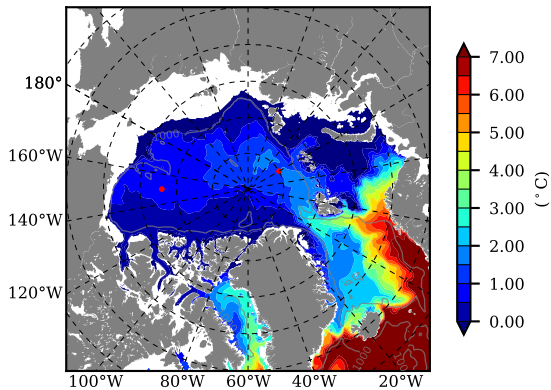

BCTGE27NTMX AW Max Temp over 1981

AW Max Temp from PHC 3.0

BCTGE27NTMX AW Max Temp depth

AW Max Temp depth from PHC 3.0