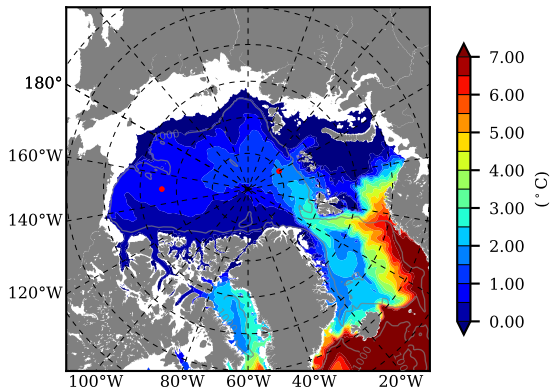

BCTGE27NTMX AW Max Temp over 1982

AW Max Temp from PHC 3.0

BCTGE27NTMX AW Max Temp depth

AW Max Temp depth from PHC 3.0