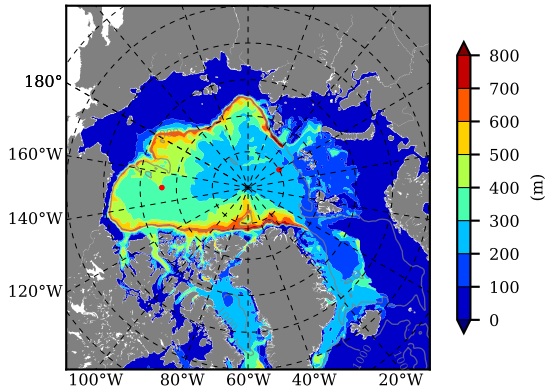

BCTGE27NTMX AW Max Temp over 1982

AW Max Temp from PHC 3.0

BCTGE27NTMX AW Max Temp depth

AW Max Temp depth from PHC 3.0