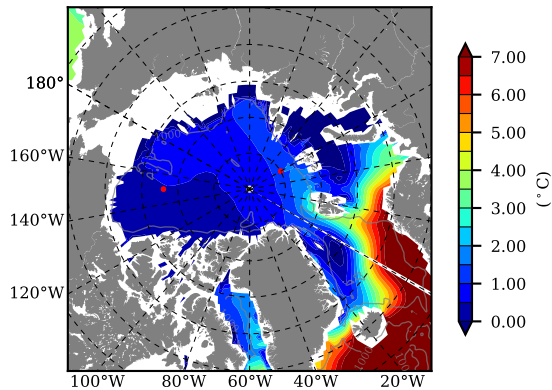

BCTGE27NTMX AW Max Temp over 1982

AW Max Temp from PHC 3.0

BCTGE27NTMX AW Max Temp depth

AW Max Temp depth from PHC 3.0