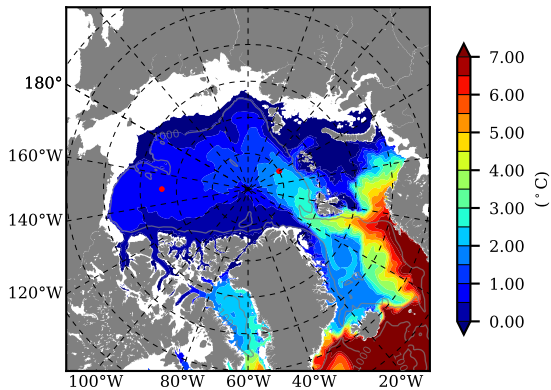

BCTGE27NTMX AW Max Temp over
1983

AW Max Temp from
PHC 3.0

BCTGE27NTMX AW Max Temp depth

AW Max Temp depth from
PHC 3.0