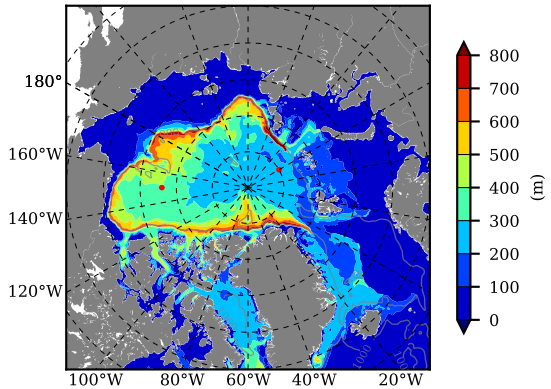

BCTGE27NTMX AW Max Temp over
1983

AW Max Temp from
PHC 3.0

BCTGE27NTMX AW Max Temp depth

AW Max Temp depth from
PHC 3.0