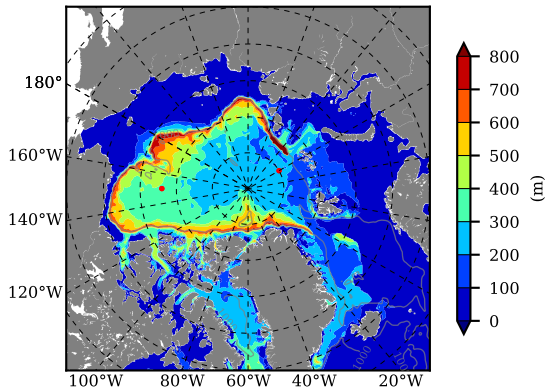

BCTGE27NTMX AW Max Temp over
1984

AW Max Temp from
PHC 3.0

BCTGE27NTMX AW Max Temp depth

AW Max Temp depth from
PHC 3.0