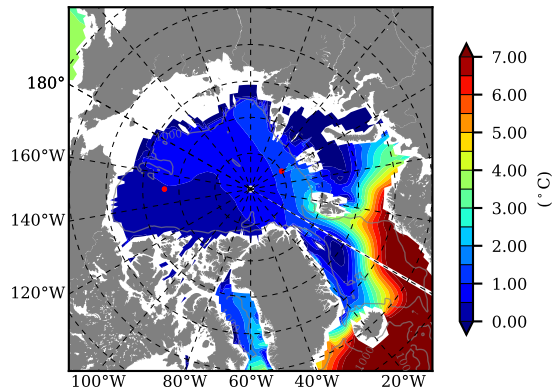

BCTGE27NTMX AW Max Temp over
1984

AW Max Temp from
PHC 3.0

BCTGE27NTMX AW Max Temp depth

AW Max Temp depth from
PHC 3.0