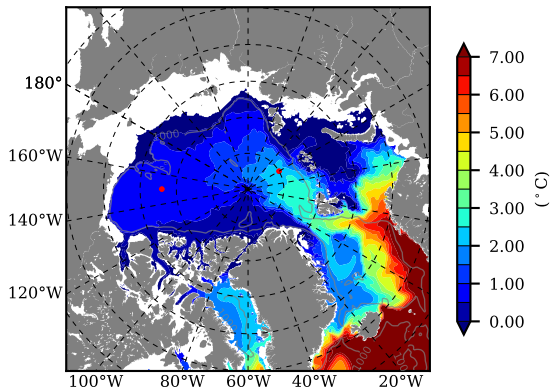

BCTGE27NTMX AW Max Temp over
1984

AW Max Temp from
PHC 3.0

BCTGE27NTMX AW Max Temp depth

AW Max Temp depth from
PHC 3.0