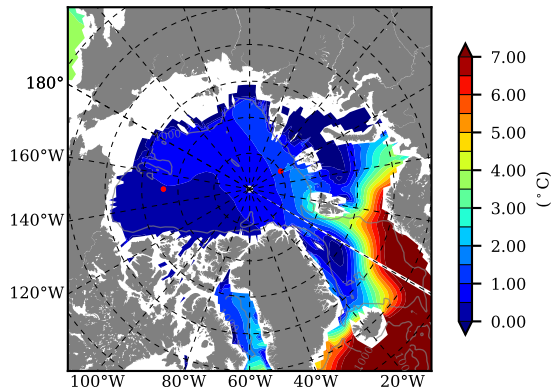

BCTGE27NTMX AW Max Temp over 1985

AW Max Temp from PHC 3.0

BCTGE27NTMX AW Max Temp depth

AW Max Temp depth from PHC 3.0