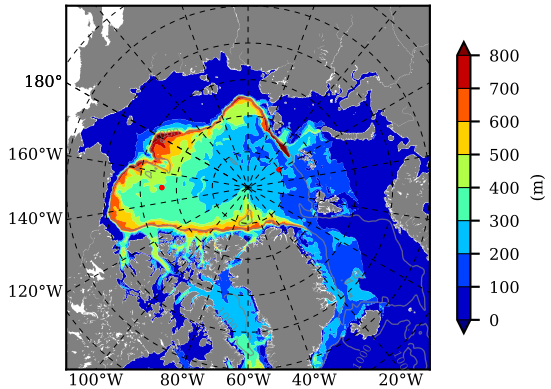

BCTGE27NTMX AW Max Temp over 1985

AW Max Temp from PHC 3.0

BCTGE27NTMX AW Max Temp depth

AW Max Temp depth from PHC 3.0