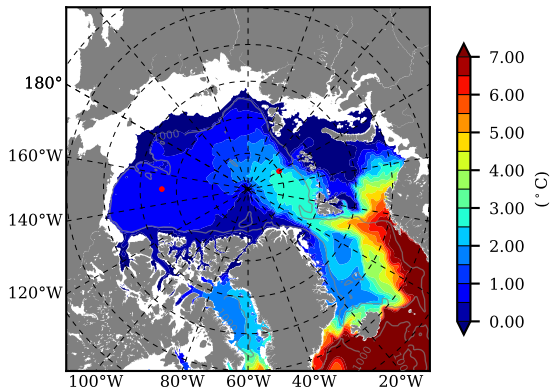

BCTGE27NTMX AW Max Temp over 1985

AW Max Temp from PHC 3.0

BCTGE27NTMX AW Max Temp depth

AW Max Temp depth from PHC 3.0