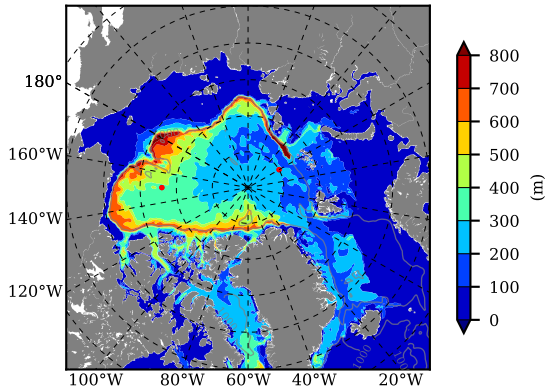

BCTGE27NTMX AW Max Temp over 1986

AW Max Temp from PHC 3.0

BCTGE27NTMX AW Max Temp depth

AW Max Temp depth from PHC 3.0