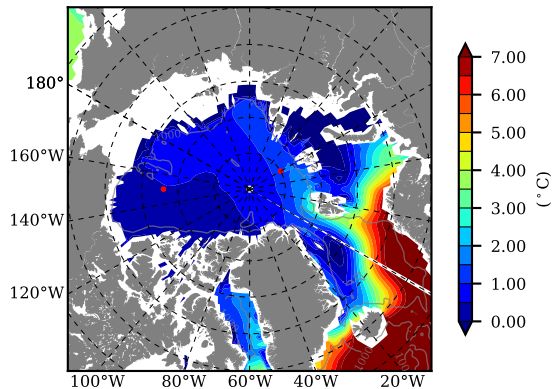

BCTGE27NTMX AW Max Temp over 1986

AW Max Temp from PHC 3.0

BCTGE27NTMX AW Max Temp depth

AW Max Temp depth from PHC 3.0