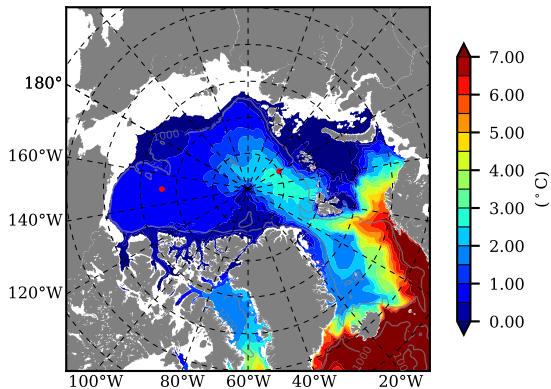

BCTGE27NTMX AW Max Temp over 1986

AW Max Temp from PHC 3.0

BCTGE27NTMX AW Max Temp depth

AW Max Temp depth from PHC 3.0