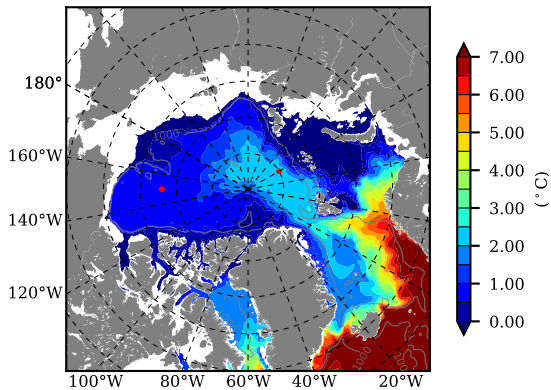

BCTGE27NTMX AW Max Temp over  
1987

AW Max Temp from  
PHC 3.0

BCTGE27NTMX AW Max Temp depth

AW Max Temp depth from  
PHC 3.0