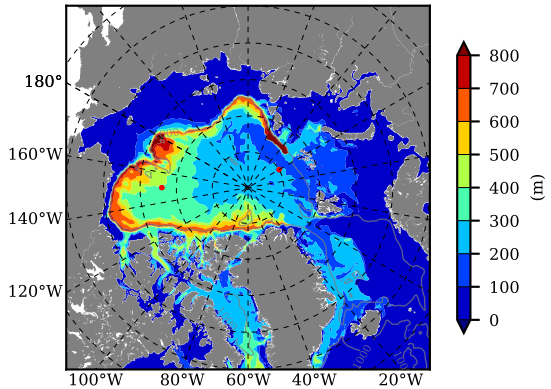

BCTGE27NTMX AW Max Temp over  
1987

AW Max Temp from  
PHC 3.0

BCTGE27NTMX AW Max Temp depth

AW Max Temp depth from  
PHC 3.0