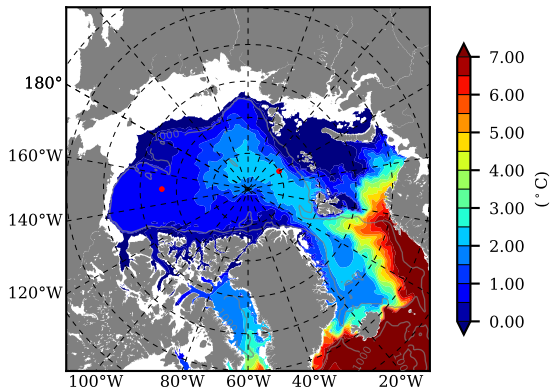

BCTGE27NTMX AW Max Temp over
1988

AW Max Temp from
PHC 3.0

BCTGE27NTMX AW Max Temp depth

AW Max Temp depth from
PHC 3.0