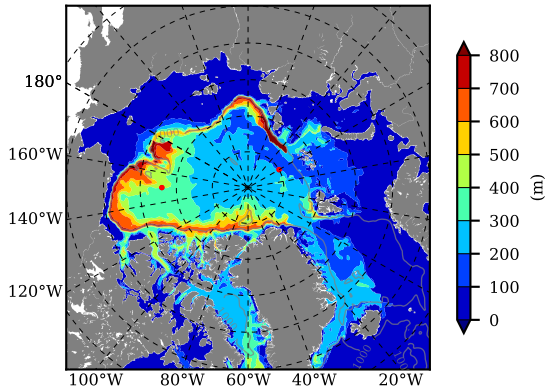

BCTGE27NTMX AW Max Temp over
1988

AW Max Temp from
PHC 3.0

BCTGE27NTMX AW Max Temp depth

AW Max Temp depth from
PHC 3.0