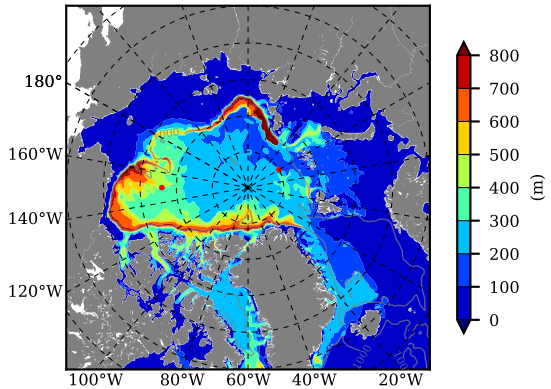

BCTGE27NTMX AW Max Temp over
1989

AW Max Temp from
PHC 3.0

BCTGE27NTMX AW Max Temp depth

AW Max Temp depth from
PHC 3.0