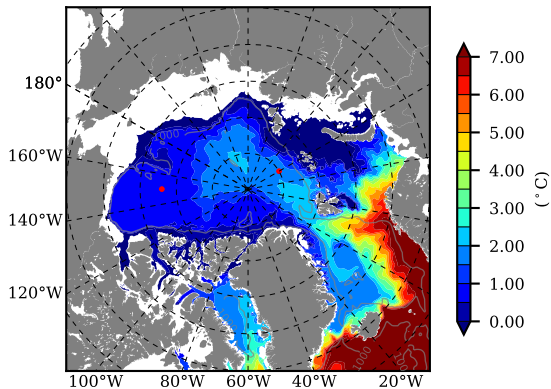

BCTGE27NTMX AW Max Temp over
1989

AW Max Temp from
PHC 3.0

BCTGE27NTMX AW Max Temp depth

AW Max Temp depth from
PHC 3.0