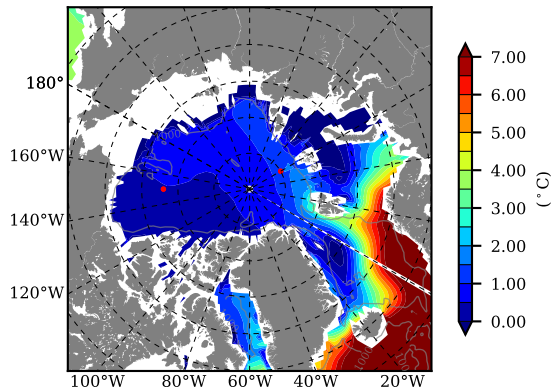

BCTGE27NTMX AW Max Temp over
1989

AW Max Temp from
PHC 3.0

BCTGE27NTMX AW Max Temp depth

AW Max Temp depth from
PHC 3.0