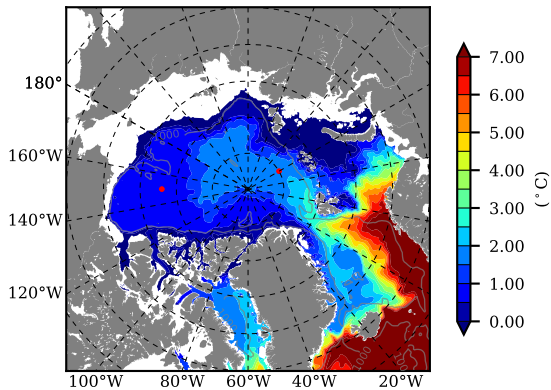

BCTGE27NTMX AW Max Temp over
1990

AW Max Temp from
PHC 3.0

BCTGE27NTMX AW Max Temp depth

AW Max Temp depth from
PHC 3.0