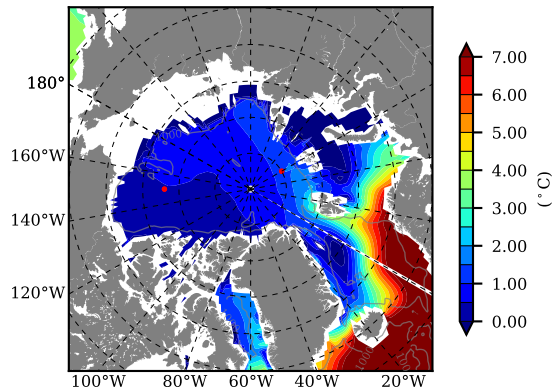

BCTGE27NTMX AW Max Temp over
1990

AW Max Temp from
PHC 3.0

BCTGE27NTMX AW Max Temp depth

AW Max Temp depth from
PHC 3.0