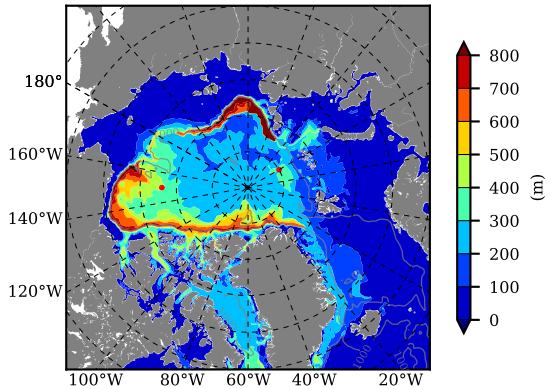

BCTGE27NTMX AW Max Temp over
1990

AW Max Temp from
PHC 3.0

BCTGE27NTMX AW Max Temp depth

AW Max Temp depth from
PHC 3.0