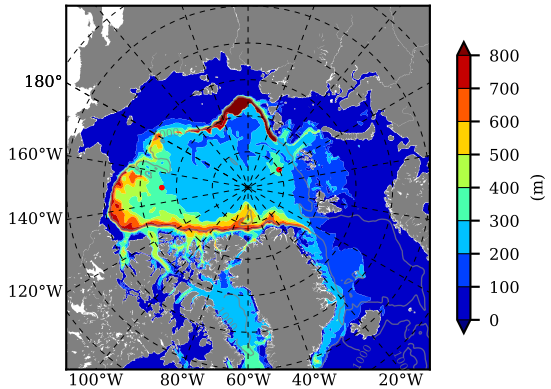

BCTGE27NTMX AW Max Temp over
1991

AW Max Temp from
PHC 3.0

BCTGE27NTMX AW Max Temp depth

AW Max Temp depth from
PHC 3.0