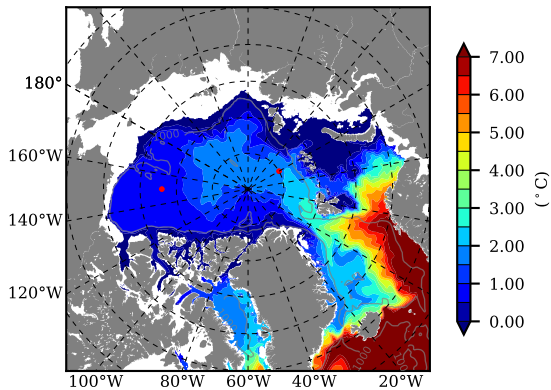

BCTGE27NTMX AW Max Temp over
1991

AW Max Temp from
PHC 3.0

BCTGE27NTMX AW Max Temp depth

AW Max Temp depth from
PHC 3.0