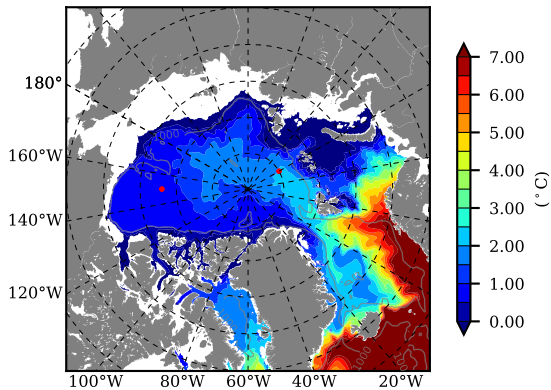

BCTGE27NTMX AW Max Temp over  
1992

AW Max Temp from  
PHC 3.0

BCTGE27NTMX AW Max Temp depth

AW Max Temp depth from  
PHC 3.0