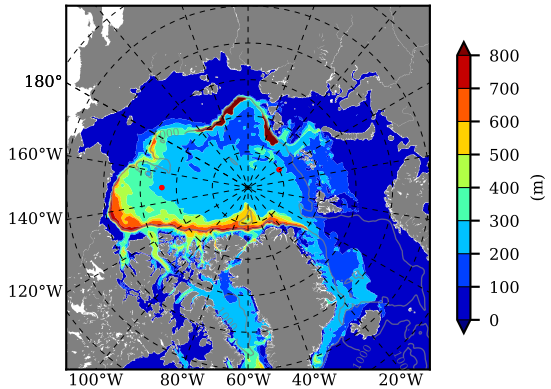

BCTGE27NTMX AW Max Temp over  
1992

AW Max Temp from  
PHC 3.0

BCTGE27NTMX AW Max Temp depth

AW Max Temp depth from  
PHC 3.0