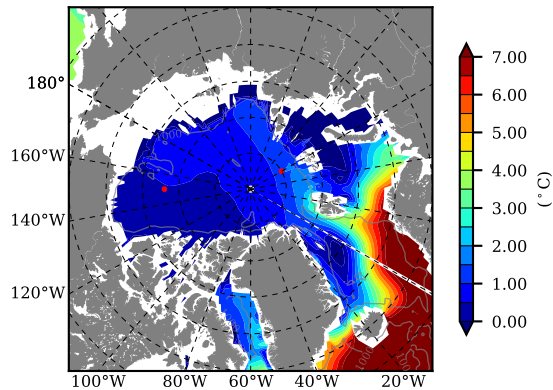

BCTGE27NTMX AW Max Temp over  
1993

AW Max Temp from  
PHC 3.0

BCTGE27NTMX AW Max Temp depth

AW Max Temp depth from  
PHC 3.0