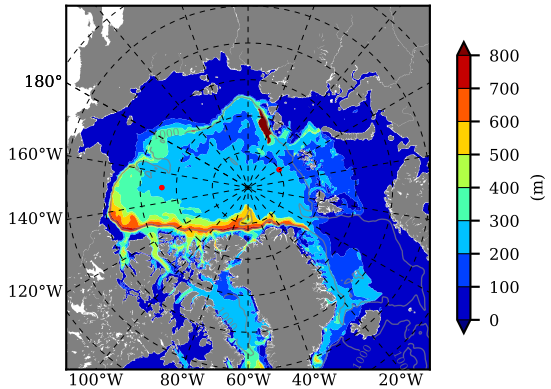

BCTGE27NTMX AW Max Temp over  
1993

AW Max Temp from  
PHC 3.0

BCTGE27NTMX AW Max Temp depth

AW Max Temp depth from  
PHC 3.0