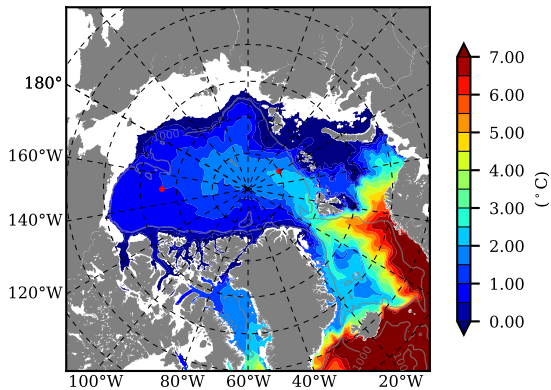

BCTGE27NTMX AW Max Temp over  
1993

AW Max Temp from  
PHC 3.0

BCTGE27NTMX AW Max Temp depth

AW Max Temp depth from  
PHC 3.0