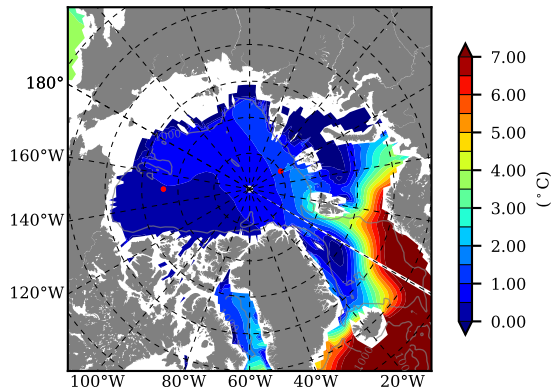

BCTGE27NTMX AW Max Temp over  
1994

AW Max Temp from  
PHC 3.0

BCTGE27NTMX AW Max Temp depth

AW Max Temp depth from  
PHC 3.0