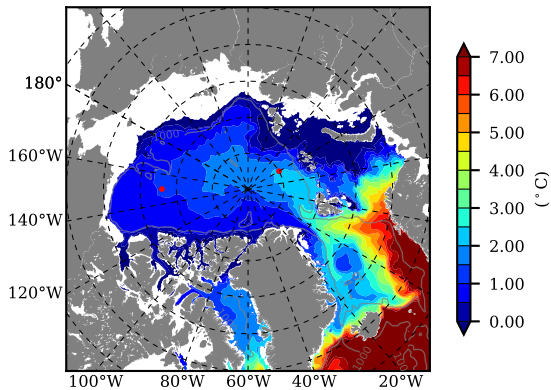

BCTGE27NTMX AW Max Temp over  
1994

AW Max Temp from  
PHC 3.0

BCTGE27NTMX AW Max Temp depth

AW Max Temp depth from  
PHC 3.0