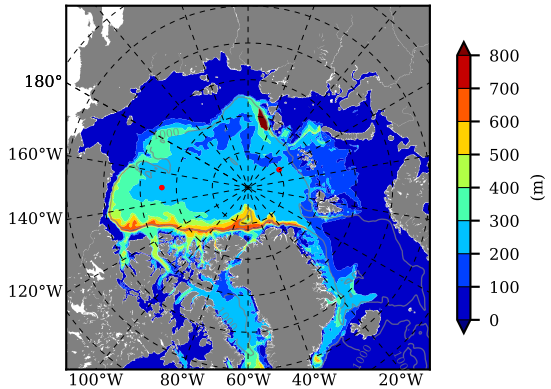

BCTGE27NTMX AW Max Temp over  
1994

AW Max Temp from  
PHC 3.0

BCTGE27NTMX AW Max Temp depth

AW Max Temp depth from  
PHC 3.0