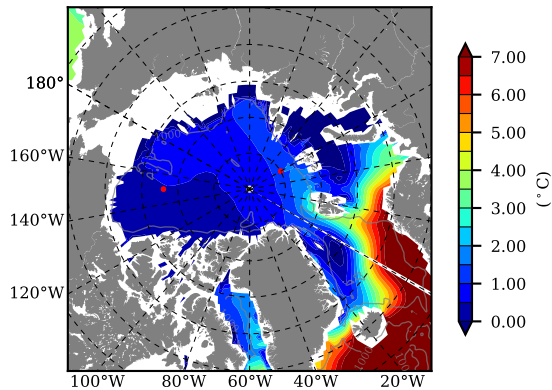

BCTGE27NTMX AW Max Temp over
1995

AW Max Temp from
PHC 3.0

BCTGE27NTMX AW Max Temp depth

AW Max Temp depth from
PHC 3.0