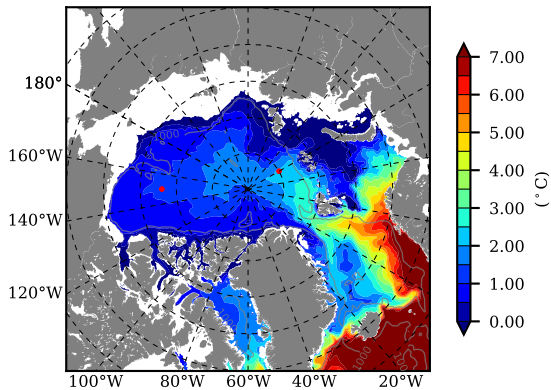

BCTGE27NTMX AW Max Temp over
1995

AW Max Temp from
PHC 3.0

BCTGE27NTMX AW Max Temp depth

AW Max Temp depth from
PHC 3.0