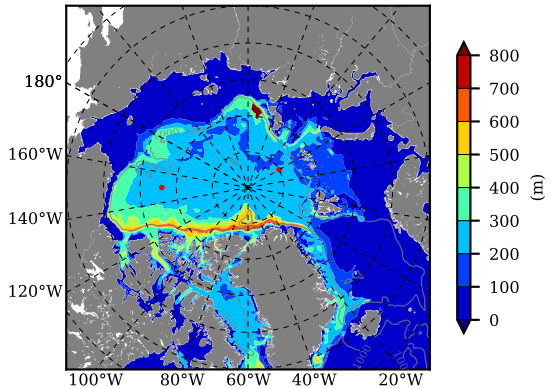

BCTGE27NTMX AW Max Temp over
1995

AW Max Temp from
PHC 3.0

BCTGE27NTMX AW Max Temp depth

AW Max Temp depth from
PHC 3.0