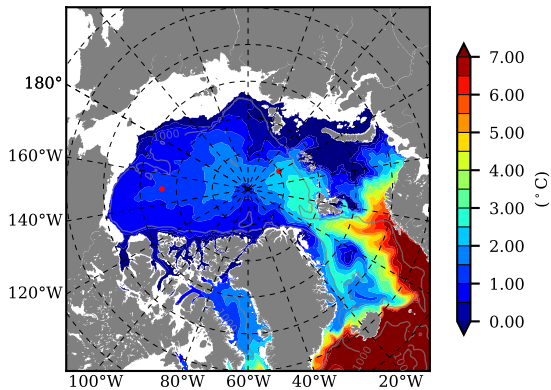

BCTGE27NTMX AW Max Temp over  
1996

AW Max Temp from  
PHC 3.0

BCTGE27NTMX AW Max Temp depth

AW Max Temp depth from  
PHC 3.0