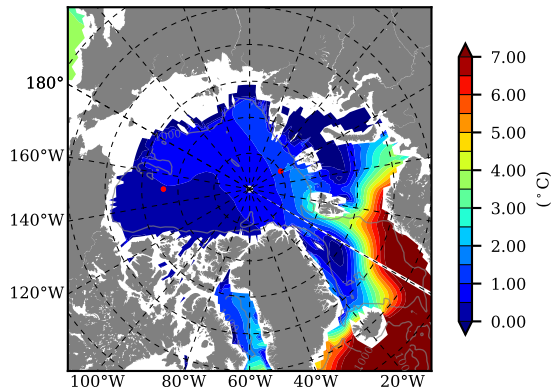

BCTGE27NTMX AW Max Temp over  
1996

AW Max Temp from  
PHC 3.0

BCTGE27NTMX AW Max Temp depth

AW Max Temp depth from  
PHC 3.0