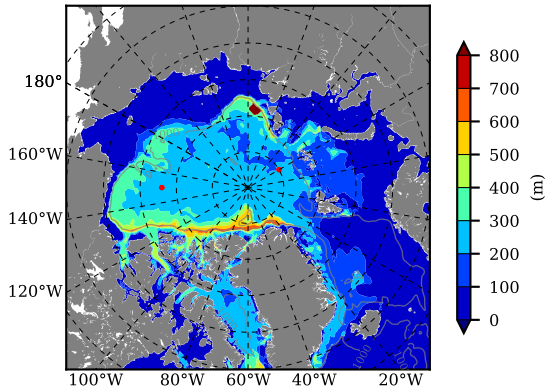

BCTGE27NTMX AW Max Temp over  
1996

AW Max Temp from  
PHC 3.0

BCTGE27NTMX AW Max Temp depth

AW Max Temp depth from  
PHC 3.0