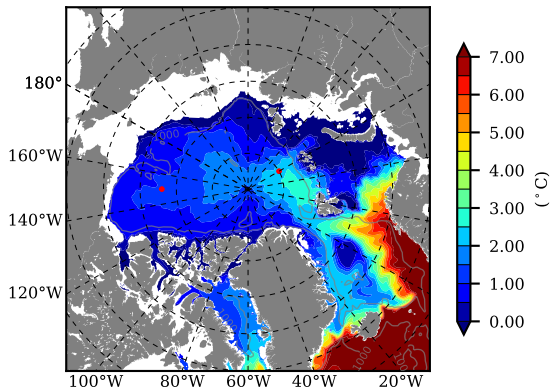

BCTGE27NTMX AW Max Temp over  
1997

AW Max Temp from  
PHC 3.0

BCTGE27NTMX AW Max Temp depth

AW Max Temp depth from  
PHC 3.0