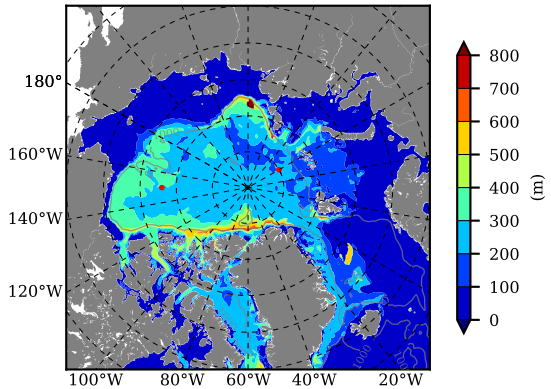

BCTGE27NTMX AW Max Temp over  
1997

AW Max Temp from  
PHC 3.0

BCTGE27NTMX AW Max Temp depth

AW Max Temp depth from  
PHC 3.0