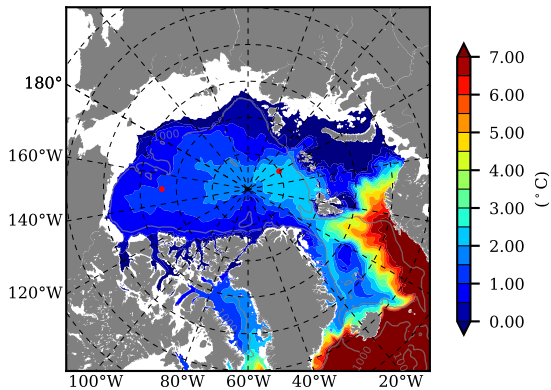

BCTGE27NTMX AW Max Temp over
1998

AW Max Temp from
PHC 3.0

BCTGE27NTMX AW Max Temp depth

AW Max Temp depth from
PHC 3.0