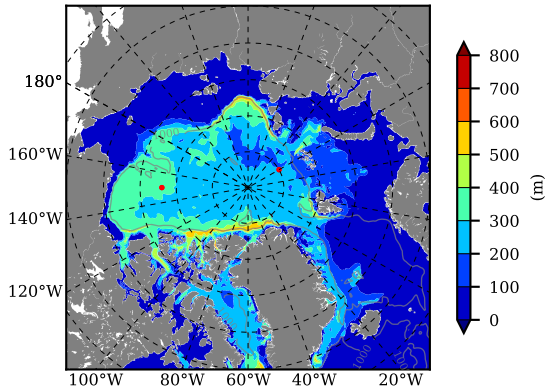

BCTGE27NTMX AW Max Temp over
1998

AW Max Temp from
PHC 3.0

BCTGE27NTMX AW Max Temp depth

AW Max Temp depth from
PHC 3.0