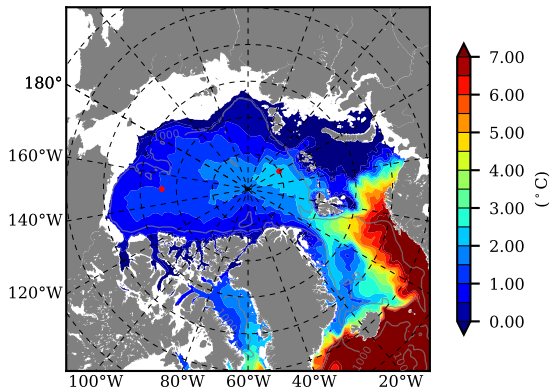

BCTGE27NTMX AW Max Temp over  
1999

AW Max Temp from  
PHC 3.0

BCTGE27NTMX AW Max Temp depth

AW Max Temp depth from  
PHC 3.0