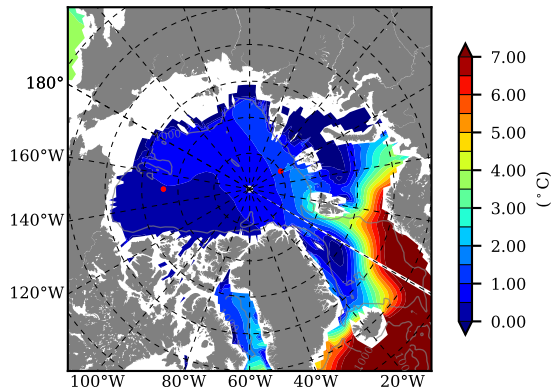

BCTGE27NTMX AW Max Temp over  
1999

AW Max Temp from  
PHC 3.0

BCTGE27NTMX AW Max Temp depth

AW Max Temp depth from  
PHC 3.0