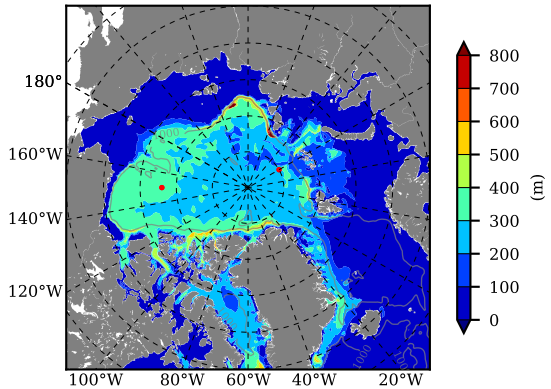

BCTGE27NTMX AW Max Temp over  
1999

AW Max Temp from  
PHC 3.0

BCTGE27NTMX AW Max Temp depth

AW Max Temp depth from  
PHC 3.0