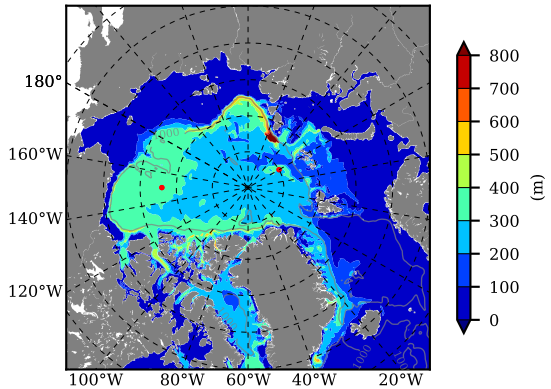

BCTGE27NTMX AW Max Temp over
2000

AW Max Temp from
PHC 3.0

BCTGE27NTMX AW Max Temp depth

AW Max Temp depth from
PHC 3.0