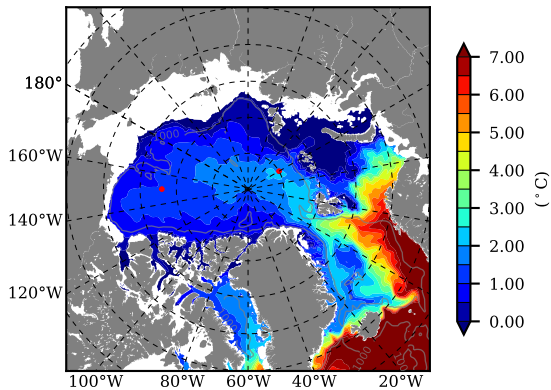

BCTGE27NTMX AW Max Temp over
2000

AW Max Temp from
PHC 3.0

BCTGE27NTMX AW Max Temp depth

AW Max Temp depth from
PHC 3.0