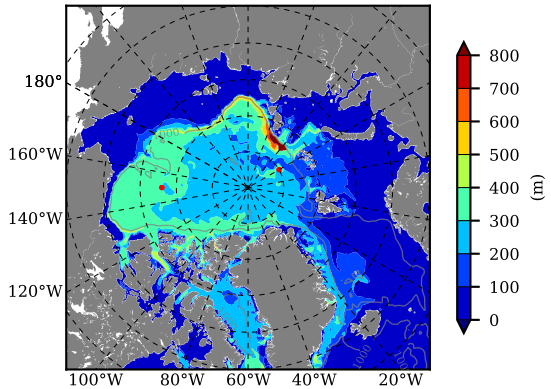

BCTGE27NTMX AW Max Temp over
2001

AW Max Temp from
PHC 3.0

BCTGE27NTMX AW Max Temp depth

AW Max Temp depth from
PHC 3.0