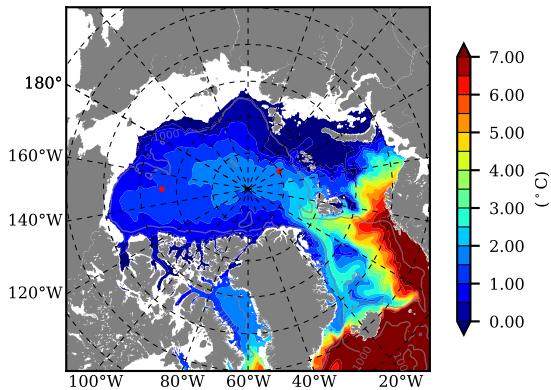

BCTGE27NTMX AW Max Temp over
2001

AW Max Temp from
PHC 3.0

BCTGE27NTMX AW Max Temp depth

AW Max Temp depth from
PHC 3.0